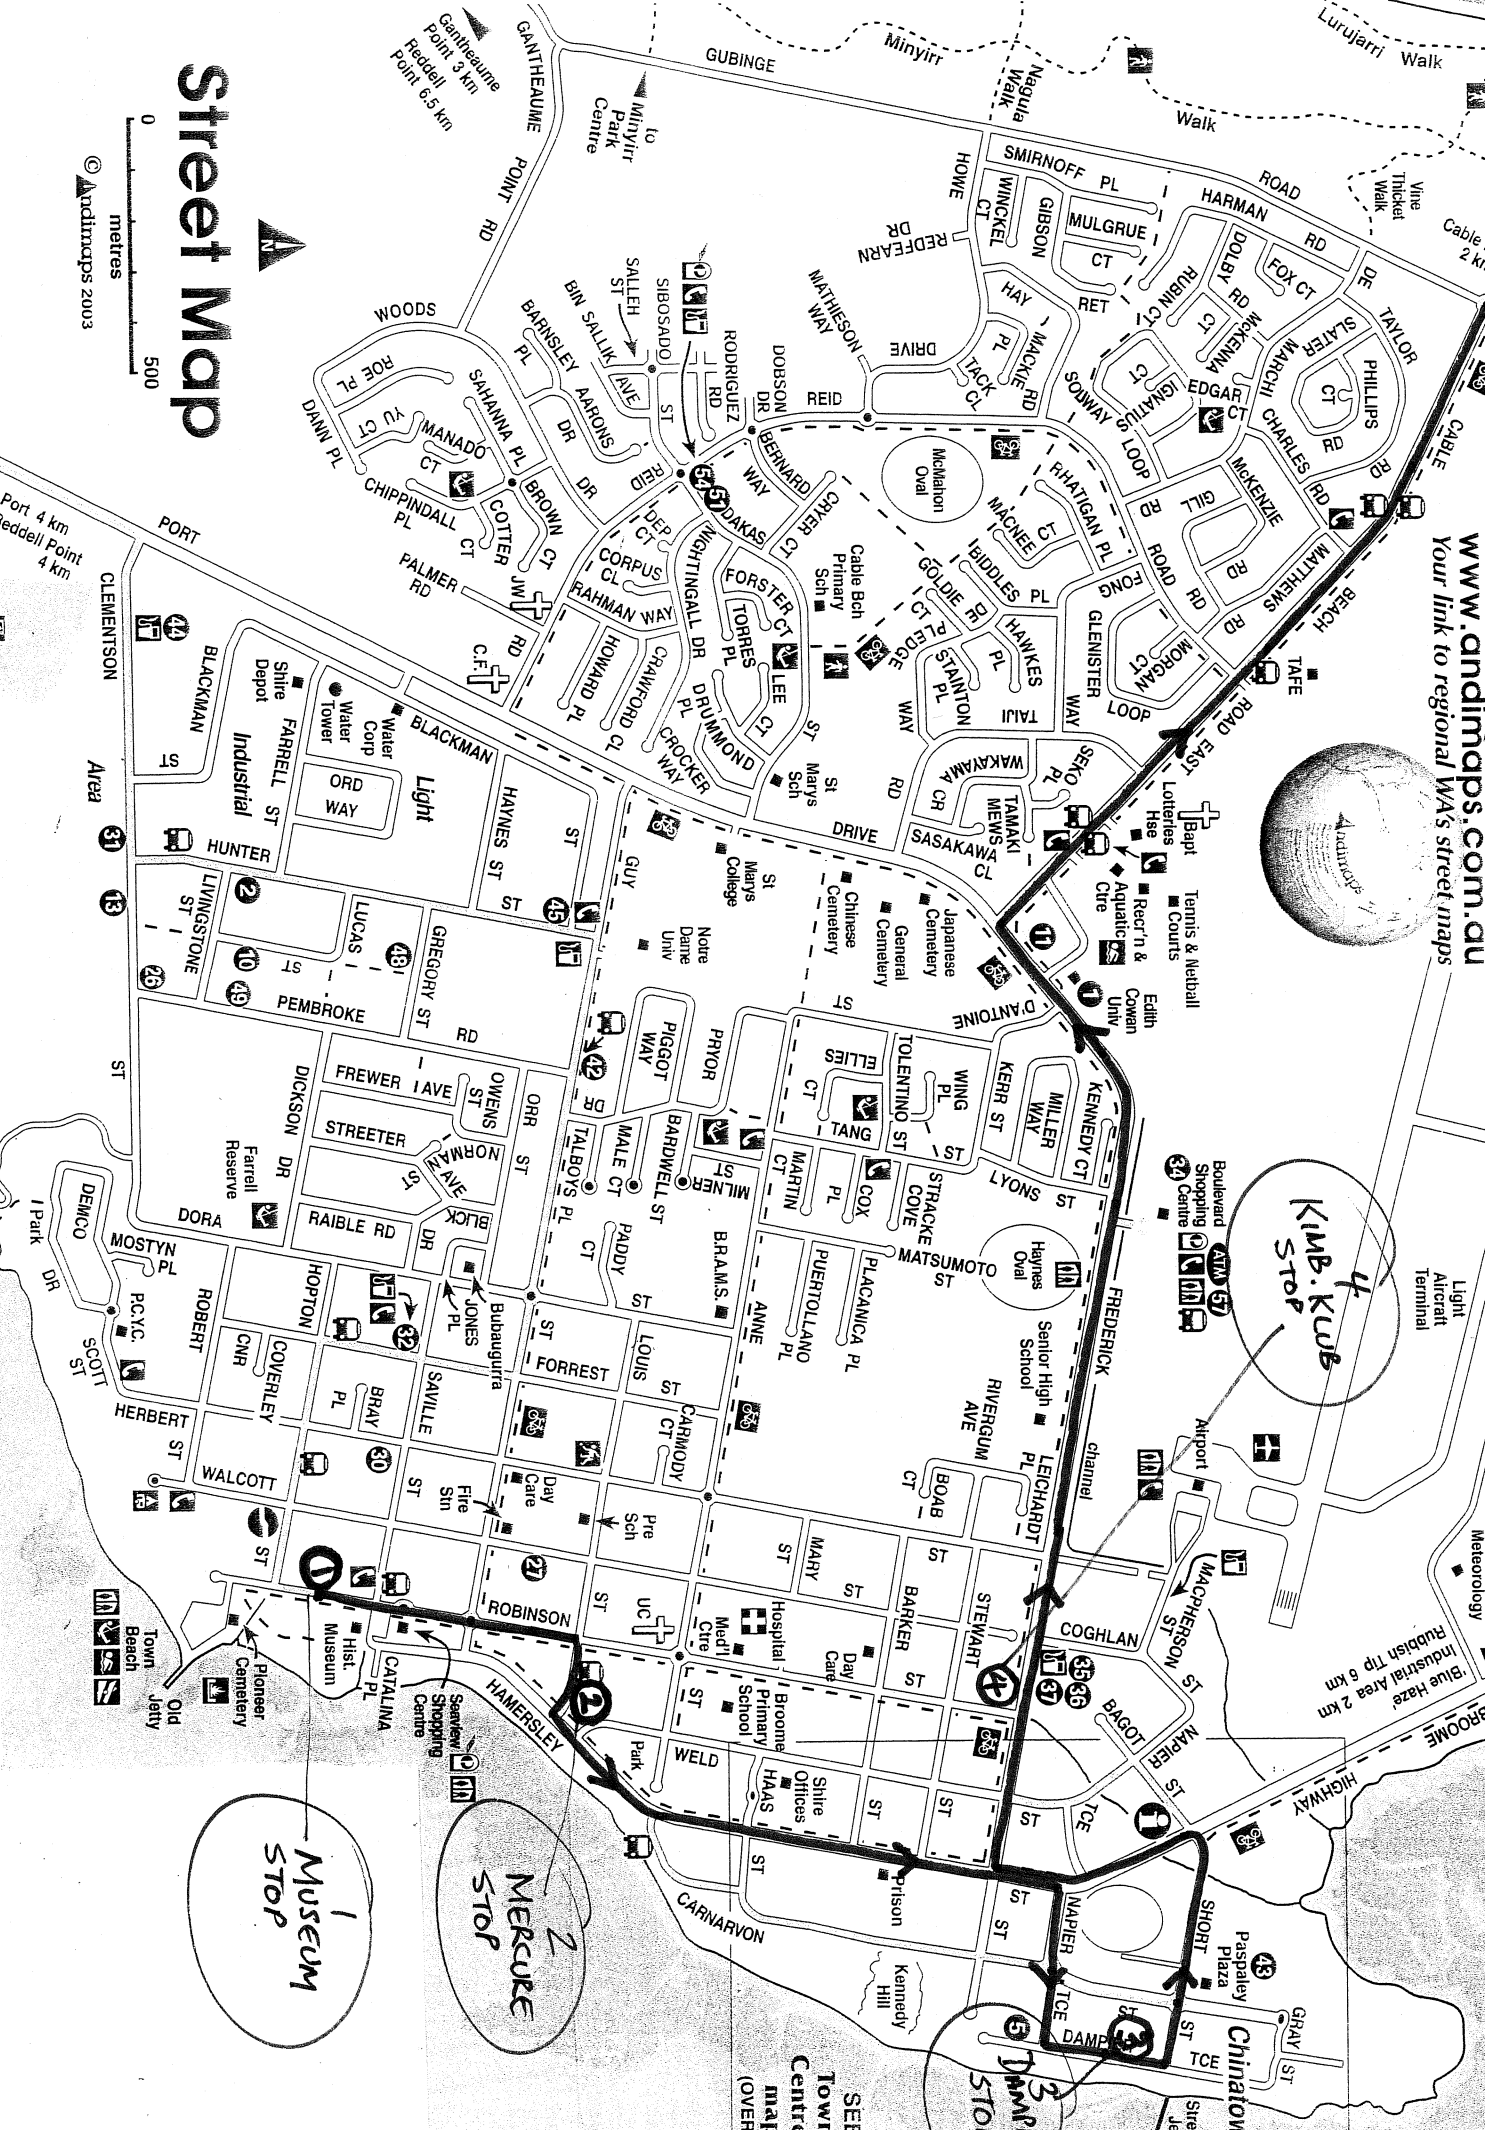

# Street Map

© Andrimaps 2003

Travel on-line  
[www.andrimaps.com.au](http://www.andrimaps.com.au)  
 Your link to regional WA's street maps

SEE TOWN CENTRE map (OVER)